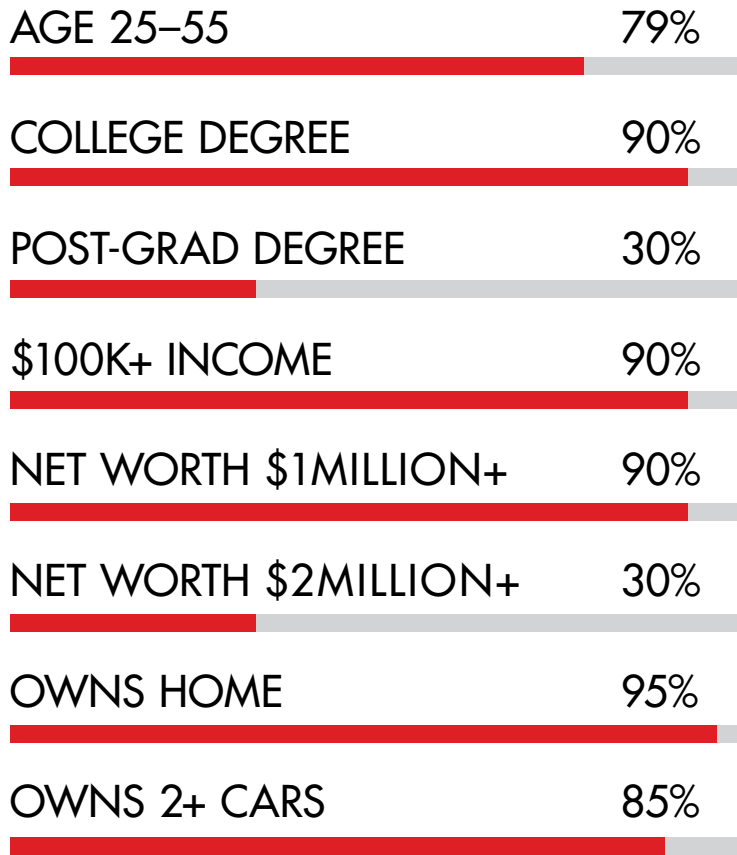

PARTICIPANT DEMOGRAPHICS

THE UNOFFICIAL START TO THE SUMMER ON CAPE COD & THE ISLANDS

Figawi Race Weekend has become the kick-off to the summer season for thousands that return every year.

SCHEDULE

FRI

KICKOFF PARTY AT HYANNIS YACHT CLUB

3-8PM at Hyannis Yacht Club / Cash Bar / Entertainment / Buffet

SAT

RACE DAY

10AM First boats start off Hyannis Port Jetty
Finish off the entrance to Nantucket Boat Basin
3:30PM Tent officially opens with post-race chili
6PM Post-race tent party begins

SUN

FIGAWI INVITATIONAL

Local high school sailing teams compete
Award ceremony & giveaways
Sunday party at the tent

MON

PHRF RACE STARTS

9:30AM PHRF Race begins for first division
Post-race party at HYC / Official Figawi merch for sale

THE BREAKDOWN