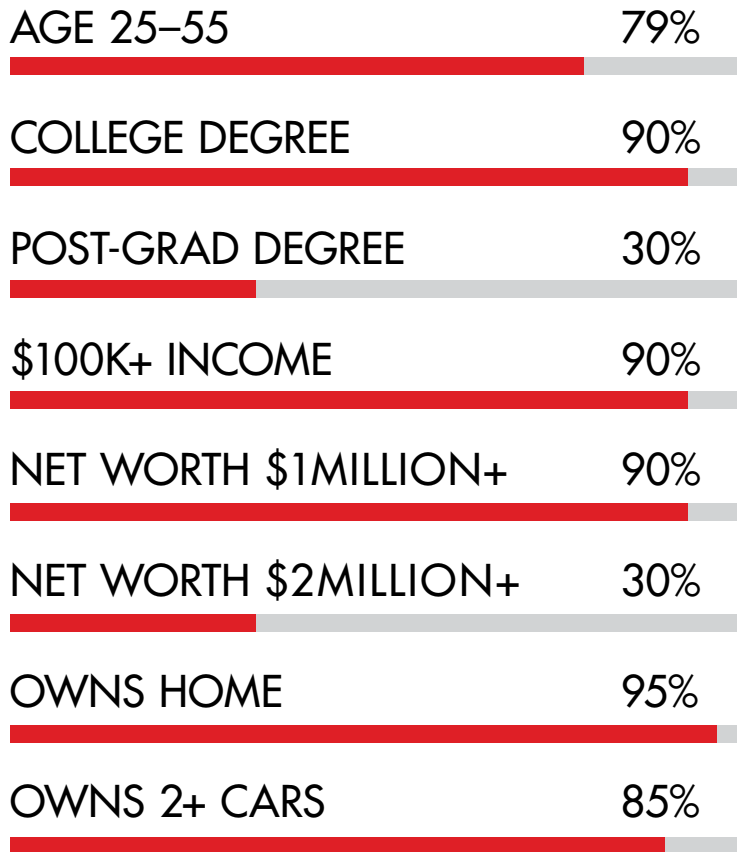

PARTICIPANT DEMOGRAPHICS

THE UNOFFICIAL START TO THE SUMMER ON CAPE COD & THE ISLANDS

Figawi Race Weekend has become the kick-off to the summer season for thousands that return every year.

SCHEDULE

FRI

KICKOFF PARTY AT HYANNIS YACHT CLUB

3-8PM at Hyannis Yacht Club / Cash Bar / Entertainment / Buffet

SAT

RACE DAY

10AM First boats start off Hyannis Port Jetty
Finish off the entrance to Nantucket Boat Basin
3:30PM Tent officially opens with post-race chili
6PM Post-race tent party begins

SUN

FIGAWI INVITATIONAL

Local high school sailing teams compete
Award ceremony & giveaways
Sunday party at the tent

MON

PHRF RACE STARTS

9:30AM PHRF Race begins for first division
Post-race party at HYC / Official Figawi merch for sale

THE BREAKDOWN